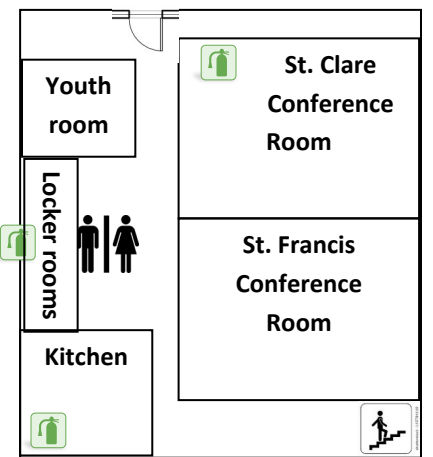

St. Mary Parish, Menomonee Falls

CLEVELAND AVENUE

Main Level - Church

Lower Level - Church

Main and 2nd Level - Parish Office

Lower Level - Parish Office

Main Level - School

Main Level - Activity Center

Lower Level - School

Lower Level - Activity Center

Building layout

- West Wing - stairs to 2nd floor cry room/balcony
- East Wing - stairs to 2nd floor St. Therese Room/balcony
- Cleveland - stairs to 2nd floor balcony