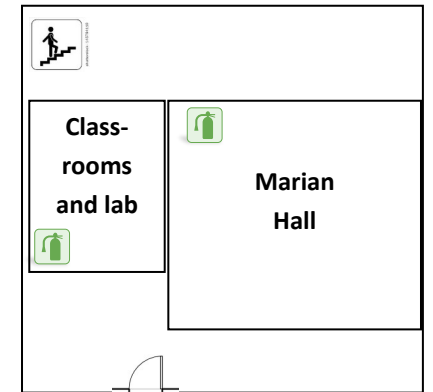

St. Mary Parish, Menomonee Falls

CLEVELAND AVENUE

Main Level - Church

Lower Level - Church

Main and 2nd Level - Parish Office

Lower Level - Parish Office

Main Level - School

Main Level - Activity Center

Lower Level - School

Lower Level - Activity Center

Building layout

- West Wing - stairs to 2nd floor cry room/balcony
- East Wing - stairs to 2nd floor St. Therese Room/balcony
- Cleveland - stairs to 2nd floor balcony