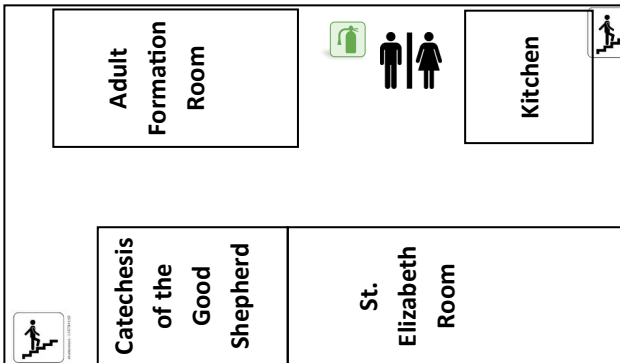

St. Mary Parish, Menomonee Falls

CLEVELAND AVENUE

Main Level - Church

Lower Level - Church

Main and 2nd Level - Parish Office

Lower Level - Parish Office

Main Level - School

Main Level - Activity Center

Lower Level - School

Lower Level - Activity Center

Building layout

- West Wing - stairs to 2nd floor cry room/balcony
- East Wing - stairs to 2nd floor St. Therese Room/balcony
- Cleveland - stairs to 2nd floor balcony