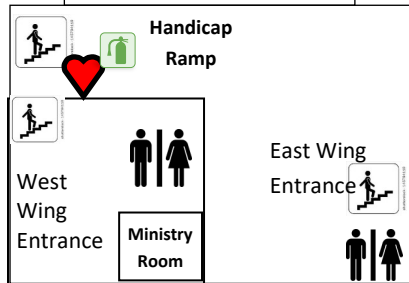

St. Mary Parish, Menomonee Falls

CLEVELAND AVENUE

Main Level - Church

Lower Level - Church

Main and 2nd Level - Parish Office

Lower Level - Parish Office

Main Level - School

Main Level - Activity Center

Lower Level - School

Lower Level - Activity Center

Building layout

- West Wing - stairs to 2nd floor cry room/balcony
- East Wing - stairs to 2nd floor St. Therese Room/balcony
- Cleveland - stairs to 2nd floor balcony