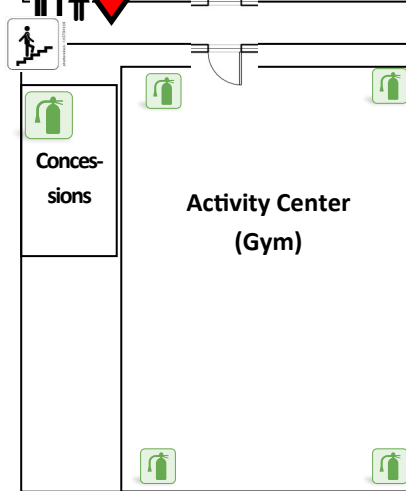

St. Mary Parish, Menomonee Falls

CLEVELAND AVENUE

Main Level - Church

Lower Level - Church

Main and 2nd Level - Parish Office

Lower Level - Parish Office

Main Level - School

Main Level - Activity Center

Lower Level - School

Lower Level - Activity Center

Building layout

- West Wing - stairs to 2nd floor cry room/balcony
- East Wing - stairs to 2nd floor St. Therese Room/balcony
- Cleveland - stairs to 2nd floor balcony